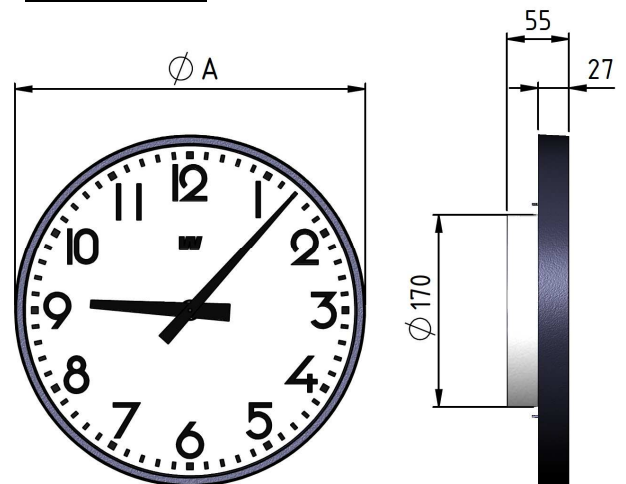

### General

- Sizes Ø230, 300 och 400mm
- Housing i ABS-plastic, white (NCS 0502-B) or graphite grey (RAL 7016)
- White dial with black numerals 1-12 (A-dial), black hour marks (H-dial) or office version
- Black hour- and minute hand and red seconds hand (same seconds hand for sizes Ø300 and 400mm)
- Flat front cover of glass
- Single sided for surface wall mounting or double sided with mounting bracket for either wall mounting or ceiling/standing installation
- Double sided clocks consist of two single sided clocks and one bracket
- Back cover in white painted aluminium for single sided mounting with bracket

## Technical Specifications

Quartz Clocks HH:MM:SS				
Article No	Size	Colour	Dial	Weight
Q163100-00	Ø230	Grey	A	0,8 Kgs
Q163141-00	Ø230	White	A	0,8 Kgs
Q163104-00	Ø230	Grey	H	0,8 Kgs
Q163143-00	Ø230	White	H	0,8 Kgs
Q163070-00	Ø230	Grey	Office	0,8 Kgs
Q163071-00	Ø230	White	Office	0,8 Kgs
Q163112-00	Ø300	Grey	A	1,1 Kgs
Q163145-00	Ø300	White	A	1,1 Kgs
Q163116-00	Ø300	Grey	H	1,1 Kgs
Q163147-00	Ø300	White	H	1,1 Kgs
Q163072-00	Ø300	Grey	Office	1,1 Kgs
Q163073-00	Ø300	White	Office	1,1 Kgs
Q163124-00	Ø400	Grey	A	1,8 Kgs
Q163149-00	Ø400	White	A	1,8 Kgs
Q163128-00	Ø400	Grey	H	1,8 Kgs
Q163151-00	Ø400	White	H	1,8 Kgs
Q163074-00	Ø400	Grey	Office	1,8 Kgs
Q163075-00	Ø400	White	Office	1,8 Kgs
Rest house clock with large digits and thick hands				
Q4041120-00	Ø400	Grey	A-SP	1,8 Kgs
Power reserve for Quartz Battery clocks				
B42336-00		230VAC		
		2 R14 Alcaline		5 years

## Dimensions

Slave Clocks	A	B	C
Ø230	236	120	356
Ø300	309	135	444
Ø400	410	145	555

All measurements in mm.

Bracket / Back cover			
Article No	Type	Version	Weight
B161375-20	Bracket	Ø230	0,3 Kgs
B161372-20	Bracket	Ø300	0,4 Kgs
B161373-20	Bracket	Ø400	0,5 Kgs
BC161595-00	Back cover	-	0,1 Kgs

### Technical Data

Operating Temp:	0 to +40°C
Relative Humidity:	max 95%
IP rating:	IP20
Reading distance:	
Ø230:	10m
Ø300:	20m
Ø400:	25m

We reserve the right to make changes at any time.