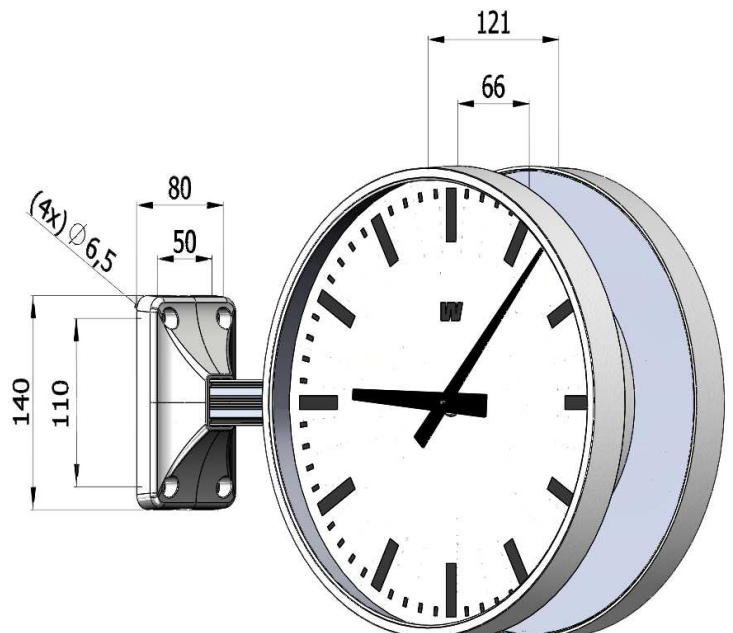

### General

- Sizes Ø230, 300 och 400mm
- Housing i ABS-plastic, white (NCS 0502-B) or graphite grey (RAL 7016)
- White dial with black numerals 1-12 (A-dial), black hour marks (H-dial) or office version
- Black hour- and minute hand and red seconds hand (same seconds hand for sizes Ø300 and 400mm)
- Flat front cover of glass
- Single sided for surface wall mounting or double sided with mounting bracket for either wall mounting or ceiling/standing installation
- Double sided clocks consist of two single sided clocks and one bracket
- Back cover in white painted aluminium for single sided mounting with bracket

## Technical Specifications

Quartz Clocks HH:MM:SS				
Article No	Size	Colour	Dial	Weight
Q163100-00	Ø230	Grey	A	0,8 Kgs
Q163141-00	Ø230	White	A	0,8 Kgs
Q163104-00	Ø230	Grey	H	0,8 Kgs
Q163143-00	Ø230	White	H	0,8 Kgs
Q163070-00	Ø230	Grey	Office	0,8 Kgs
Q163071-00	Ø230	White	Office	0,8 Kgs
Q163112-00	Ø300	Grey	A	1,1 Kgs
Q163145-00	Ø300	White	A	1,1 Kgs
Q163116-00	Ø300	Grey	H	1,1 Kgs
Q163147-00	Ø300	White	H	1,1 Kgs
Q163072-00	Ø300	Grey	Office	1,1 Kgs
Q163073-00	Ø300	White	Office	1,1 Kgs
Q163124-00	Ø400	Grey	A	1,8 Kgs
Q163149-00	Ø400	White	A	1,8 Kgs
Q163128-00	Ø400	Grey	H	1,8 Kgs
Q163151-00	Ø400	White	H	1,8 Kgs
Q163074-00	Ø400	Grey	Office	1,8 Kgs
Q163075-00	Ø400	White	Office	1,8 Kgs
Rest house clock with large digits and thick hands				
Q4041120-00	Ø400	Grey	A-SP	1,8 Kgs
Power reserve for Quartz Battery clocks				
B42336-00		230VAC		
		2 R14 Alcaline		5 years

## Dimensions

Slave Clocks	A	B	C
Ø230	236	120	356
Ø300	309	135	444
Ø400	410	145	555

All measurements in mm.

Bracket / Back cover			
Article No	Type	Version	Weight
B161375-20	Bracket	Ø230	0,3 Kgs
B161372-20	Bracket	Ø300	0,4 Kgs
B161373-20	Bracket	Ø400	0,5 Kgs
BC161595-00	Back cover	-	0,1 Kgs

### Technical Data

Operating Temp:	0 to +40°C
Relative Humidity:	max 95%
IP rating:	IP20
Reading distance:	
Ø230:	10m
Ø300:	20m
Ø400:	25m

We reserve the right to make changes at any time.