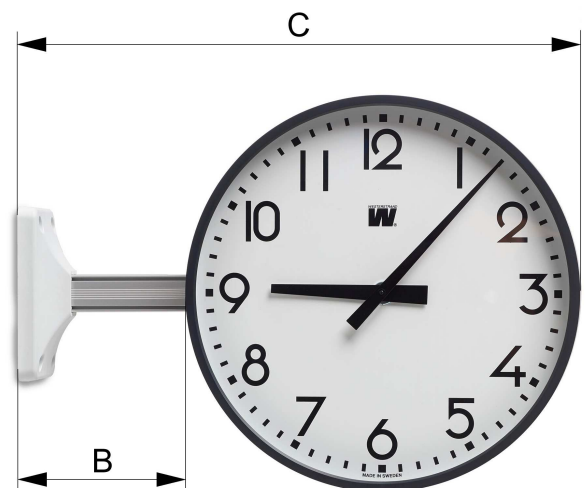

### General

- Sizes Ø230, 300 och 400mm
- Housing i ABS-plastic, white (NCS 0502-B) or graphite grey (RAL 7016)
- White dial with black numerals 1-12 (A-dial), black hour marks (H-dial) or office version
- Black hour- and minute hand and red seconds hand (same seconds hand for sizes Ø300 and 400mm)
- Flat front cover of glass
- Single sided for surface wall mounting or double sided with mounting bracket for either wall mounting or ceiling/standing installation
- Double sided clocks consist of two single sided clocks and one bracket
- Back cover in white painted aluminium for single sided mounting with bracket

## Technical Specifications

Quartz Clocks HH:MM:SS				
Article No	Size	Colour	Dial	Weight
Q163100-00	Ø230	Grey	A	0,8 Kgs
Q163141-00	Ø230	White	A	0,8 Kgs
Q163104-00	Ø230	Grey	H	0,8 Kgs
Q163143-00	Ø230	White	H	0,8 Kgs
Q163070-00	Ø230	Grey	Office	0,8 Kgs
Q163071-00	Ø230	White	Office	0,8 Kgs
Q163112-00	Ø300	Grey	A	1,1 Kgs
Q163145-00	Ø300	White	A	1,1 Kgs
Q163116-00	Ø300	Grey	H	1,1 Kgs
Q163147-00	Ø300	White	H	1,1 Kgs
Q163072-00	Ø300	Grey	Office	1,1 Kgs
Q163073-00	Ø300	White	Office	1,1 Kgs
Q163124-00	Ø400	Grey	A	1,8 Kgs
Q163149-00	Ø400	White	A	1,8 Kgs
Q163128-00	Ø400	Grey	H	1,8 Kgs
Q163151-00	Ø400	White	H	1,8 Kgs
Q163074-00	Ø400	Grey	Office	1,8 Kgs
Q163075-00	Ø400	White	Office	1,8 Kgs
Rest house clock with large digits and thick hands				
Q4041120-00	Ø400	Grey	A-SP	1,8 Kgs
Power reserve for Quartz Battery clocks				
B42336-00		230VAC		
		2 R14 Alcaline		5 years

## Dimensions

Slave Clocks	A	B	C
Ø230	236	120	356
Ø300	309	135	444
Ø400	410	145	555

All measurements in mm.

Bracket / Back cover			
Article No	Type	Version	Weight
B161375-20	Bracket	Ø230	0,3 Kgs
B161372-20	Bracket	Ø300	0,4 Kgs
B161373-20	Bracket	Ø400	0,5 Kgs
BC161595-00	Back cover	-	0,1 Kgs

### Technical Data

Operating Temp:	0 to +40°C
Relative Humidity:	max 95%
IP rating:	IP20
Reading distance:	
Ø230:	10m
Ø300:	20m
Ø400:	25m

We reserve the right to make changes at any time.